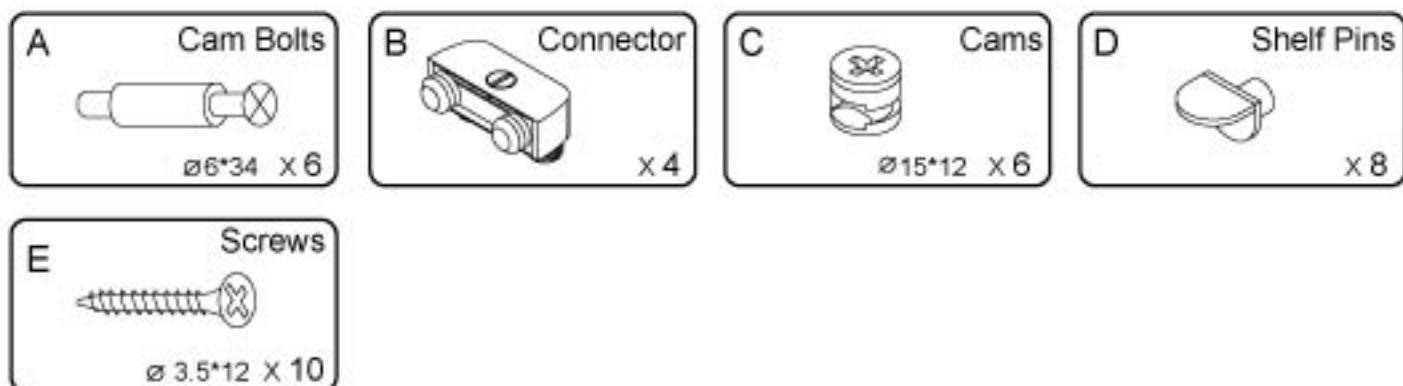

STANDARD SINGLE DOOR WALL CABINET

Cabinets Assembly Instructions

Tools Required

Hardware Included

4 Remark: The quantity for Shelf #4 of **42" High Cabinet** is 3 pieces.